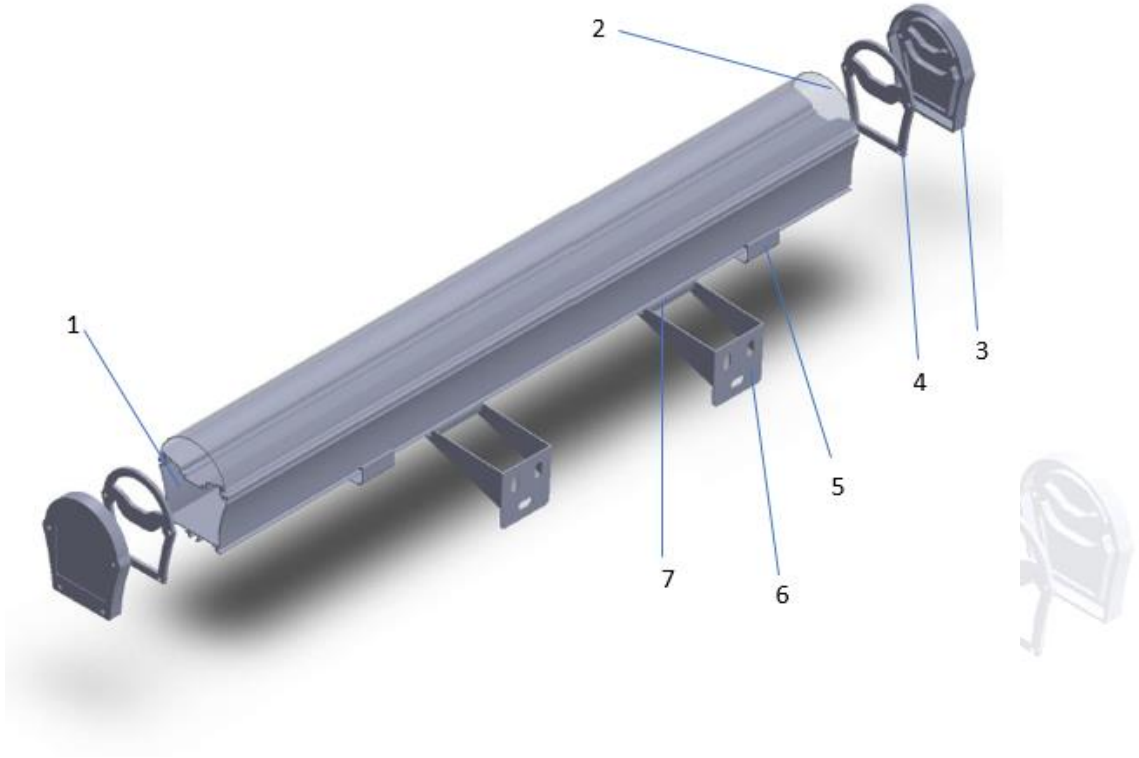

PALS

PULSE ADVANCED LED SOLUTIONS

PALS – Linear Lighting Aluminium Profile

Applications

- Parking Lots
- Production Areas / Warehouses
- Educational Facilities
- Markets

Specifications

- Body and caps are coated by anodized
- Production with different size up to 3 meter
- High transmission opal PS diffuser
- Easy installation and maintenance

❖ Product Content

Item no	Product Name	Metarial	Quantity	Drawing
1	Body	Aluminium	1	
2	Glass	Plexicover	1	
3	Cap	Aluminium	2	
4	Gasket	Rubber	2	
5	Fixed Connection Part	Aluminium	2	
6	Moving Connection Part-1	Aluminium	2	
7	Moving Connection Part -2	Aluminium	2	